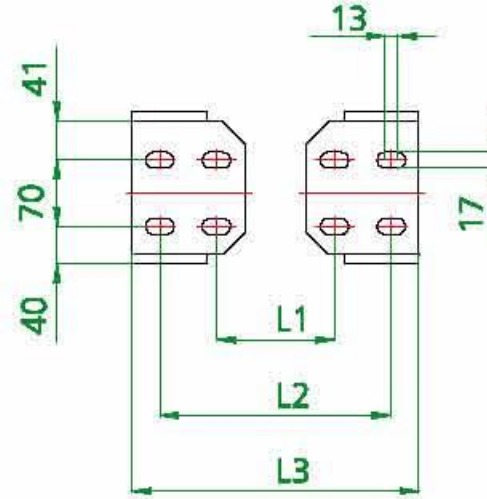

GHLB 60-286

Product Code :  
47000103

L1: 158 L2: 278 L3: 336  
L1: 181 L2: 301 L3: 359  
L1: 203 L2: 323 L3: 381

KIND OF CYLINDER

116 H TYPE CYLINDERS  
135 H TYPE CYLINDERS  
154,5 H TYPE CYLINDERS

GHLB 60-368

Product Code :  
47000105

L1: 228 L2: 348 L3: 406

KIND OF CYLINDER

175 H TYPE CYLINDERS

GHCB 65-368

Product Code :  
47000005

L1: 253 L2: 373 L3: 431

KIND OF CYLINDER

197 H TYPE CYLINDERS

GHLB 75-368

Ürün Kodu :  
Product Code :  
47000006

L1: 345 L2: 465 L3: 523

KIND OF CYLINDER

220 C TYPE CYLINDERS