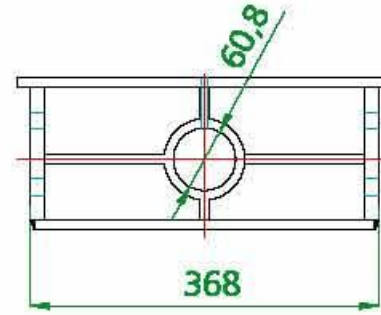

GHLB 60-286

Product Code :  
47000103

L1: 158 L2: 278 L3: 336  
L1: 181 L2: 301 L3: 359  
L1: 203 L2: 323 L3: 381

KIND OF CYLINDER

116 H TYPE CYLINDERS  
135 H TYPE CYLINDERS  
154,5 H TYPE CYLINDERS

GHLB 60-368

Product Code :  
47000105

L1: 228 L2: 348 L3: 406

KIND OF CYLINDER

175 H TYPE CYLINDERS

GHCB 65-368

Product Code :  
47000005

L1: 253 L2: 373 L3: 431

KIND OF CYLINDER

197 H TYPE CYLINDERS

GHLB 75-368

Ürün Kodu :  
Product Code :  
47000006

L1: 345 L2: 465 L3: 523

KIND OF CYLINDER

220 C TYPE CYLINDERS