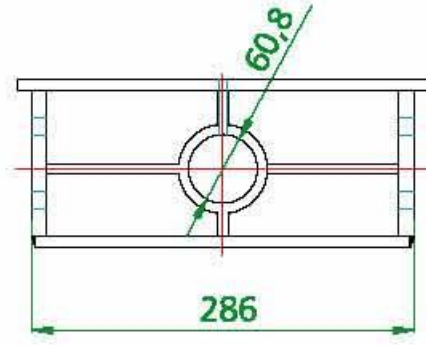

GHLB 60-286

Product Code :  
47000103

L1: 158 L2: 278 L3: 336  
L1: 181 L2: 301 L3: 359  
L1: 203 L2: 323 L3: 381

KIND OF CYLINDER

116 H TYPE CYLINDERS  
135 H TYPE CYLINDERS  
154,5 H TYPE CYLINDERS

GHLB 60-368

Product Code :  
47000105

L1: 228 L2: 348 L3: 406

KIND OF CYLINDER

175 H TYPE CYLINDERS

GHCB 65-368

Product Code :  
47000005

L1: 253 L2: 373 L3: 431

KIND OF CYLINDER

197 H TYPE CYLINDERS

GHLB 75-368

Ürün Kodu :  
Product Code :  
47000006

L1: 345 L2: 465 L3: 523

KIND OF CYLINDER

220 C TYPE CYLINDERS