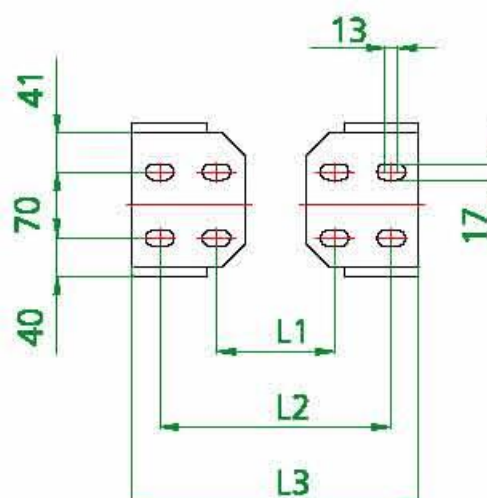

Product Code :  
47000105

L1: 228 L2: 348 L3: 406

KIND OF CYLINDER

175 H TYPE CYLINDERS

GHCB 65-368

Product Code :  
47000005

L1: 253 L2: 373 L3: 431

KIND OF CYLINDER

197 H TYPE CYLINDERS

GHLB 75-368

Ürün Kodu :  
Product Code :  
47000006

L1: 345 L2: 465 L3: 523

KIND OF CYLINDER

220 C TYPE CYLINDERS