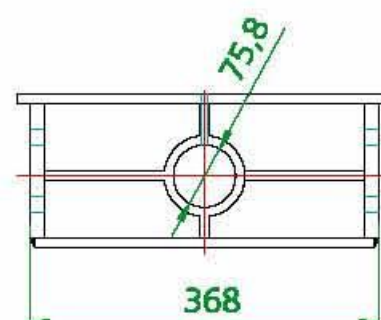

Product Code :  
47000105

L1: 228 L2: 348 L3: 406

KIND OF CYLINDER

175 H TYPE CYLINDERS

GHCB 65-368

Product Code :  
47000005

L1: 253 L2: 373 L3: 431

KIND OF CYLINDER

197 H TYPE CYLINDERS

GHLB 75-368

Ürün Kodu :  
Product Code :  
47000006

L1: 345 L2: 465 L3: 523

KIND OF CYLINDER

220 C TYPE CYLINDERS