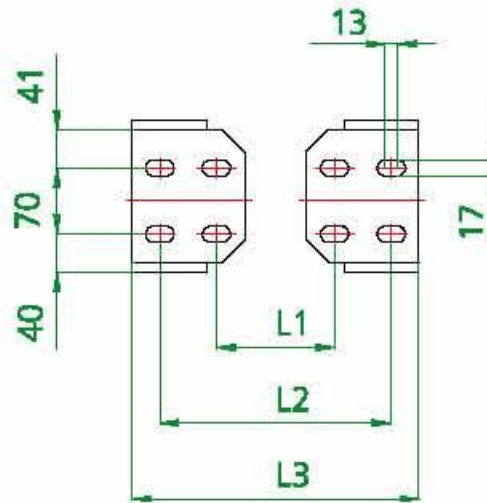

Product Code :  
47000105

L1: 228 L2: 348 L3: 406

KIND OF CYLINDER

175 H TYPE CYLINDERS

GHCB 65-368

Product Code :  
47000005

L1: 253 L2: 373 L3: 431

KIND OF CYLINDER

197 H TYPE CYLINDERS

GHLB 75-368

Ürün Kodu :  
Product Code :  
47000006

L1: 345 L2: 465 L3: 523

KIND OF CYLINDER

220 C TYPE CYLINDERS