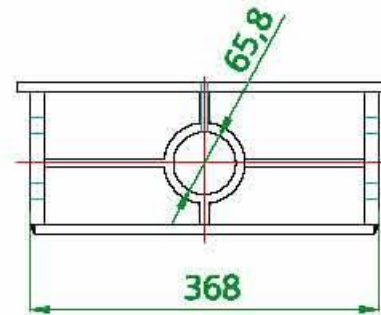

Product Code :  
47000105

L1: 228 L2: 348 L3: 406

KIND OF CYLINDER

175 H TYPE CYLINDERS

GHCB 65-368

Product Code :  
47000005

L1: 253 L2: 373 L3: 431

KIND OF CYLINDER

197 H TYPE CYLINDERS

GHLB 75-368

Ürün Kodu :  
Product Code :  
47000006

L1: 345 L2: 465 L3: 523

KIND OF CYLINDER

220 C TYPE CYLINDERS