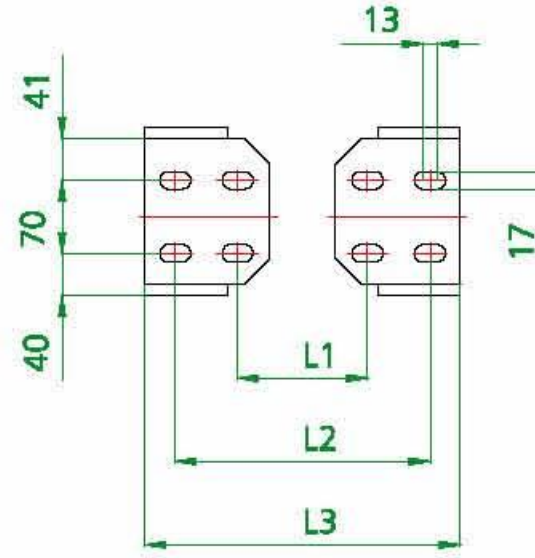

GHLB 60-286

Product Code :  
47000103

L1: 158 L2: 278 L3: 336  
L1: 181 L2: 301 L3: 359  
L1: 203 L2: 323 L3: 381

KIND OF CYLINDER

116 H TYPE CYLINDERS  
135 H TYPE CYLINDERS  
154,5 H TYPE CYLINDERS

GHLB 60-368

Product Code :  
47000105

L1: 228 L2: 348 L3: 406

KIND OF CYLINDER

175 H TYPE CYLINDERS

GHCB 65-368

Product Code :  
47000005

L1: 253 L2: 373 L3: 431

KIND OF CYLINDER

197 H TYPE CYLINDERS

GHLB 75-368

Ürün Kodu :  
Product Code :  
47000006

L1: 345 L2: 465 L3: 523

KIND OF CYLINDER

220 C TYPE CYLINDERS