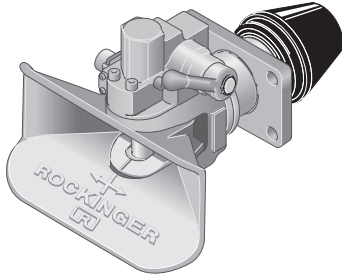

RO★400 - 40 mm

- D** Standardkupplung
- GB** Standard hitch
- F** Crochet standard
- I** Gancio di traino standard
- E** Enganche estándar

a = 40 mm
DIN 74054
94/20/CE

| | a (mm) | b (mm) | c (mm) | d (mm) | e (mm) | f (mm) |
|-----|--------|--------|--------|--------|--------|--------|
| 135 | 120,0 | 55,0 | 155,0 | 90,0 | 15,0 | 74,0 |
| 145 | 140,0 | 80,0 | 180,0 | 120,0 | 17,0 | 84,0 |
| 150 | 160,0 | 100,0 | 200,0 | 140,0 | 21,0 | 94,0 |