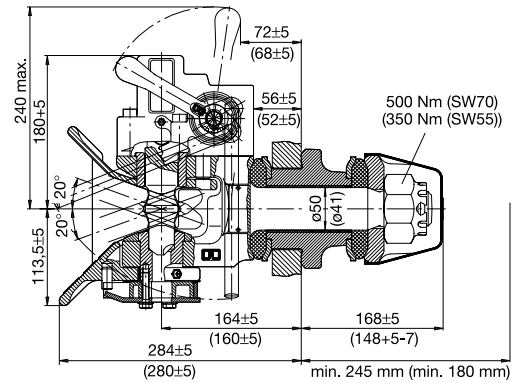

RO★400 - 40 mm

- D** Standardkupplung
- GB** Standard hitch
- F** Crochet standard
- I** Gancio di traino standard
- E** Enganche estándar

a = 40 mm
DIN 74054
94/20/CE

| | a (mm) | b (mm) | c (mm) | d (mm) | e (mm) | f (mm) |
|-----|--------|--------|--------|--------|--------|--------|
| 135 | 120,0 | 55,0 | 155,0 | 90,0 | 15,0 | 74,0 |
| 145 | 140,0 | 80,0 | 180,0 | 120,0 | 17,0 | 84,0 |
| 150 | 160,0 | 100,0 | 200,0 | 140,0 | 21,0 | 94,0 |

| | K (mm) | K (mm) |
|-----|--------|---------|
| 135 | 11-32 | max. 32 |
| 145 | 11-35 | max. 35 |
| 150 | 11-35 | max. 35 |

Technische Daten • Technical data • Données technique • Dati tecnici • Datos técnicos

| | | | T | | | | | e1 | | |
|-------------|-----|-----------|--------|---------|--------|--------|------|---------|---|--|
| | A B | (mm) | R | C | S (kg) | V (kN) | (kg) | | | |
| | | | D (kN) | Dc (kN) | | | | | | |
| RO400A3600C | 135 | 120 x 55 | 70 | 70,0 | 700 | 24,0 | 30,0 | 00-0352 | | |
| RO400A3600C | 135 | 120 x 55 | 70 | 70,0 | 500 | 26,4 | 30,0 | 00-0352 | | |
| RO400B3600C | 135 | 120 x 55 | 70 | 70,0 | 700 | 24,0 | 30,0 | 00-0352 | | |
| RO400B3600C | 135 | 120 x 55 | 70 | 70,0 | 500 | 26,4 | 30,0 | 00-0352 | | |
| RO400A4600C | 145 | 140 x 80 | 100 | 91,5 | 1000 | 31,2 | 34,0 | 00-0351 | | |
| RO400B4600C | 145 | 140 x 80 | 100 | 91,5 | 1000 | 31,2 | 34,0 | 00-0351 | | |
| RO400A5100C | 150 | 160 x 100 | 130 | 90,0 | 1000 | 35,0 | 35,0 | 00-0350 | | |
| RO400B5100C | 150 | 160 x 100 | 130 | 90,0 | 1000 | 35,0 | 35,0 | 00-0350 | | |
| RO400A5120C | 150 | 160 x 100 | 130 | 90,0 | 1000 | 35,0 | 35,0 | 00-0350 | x | |