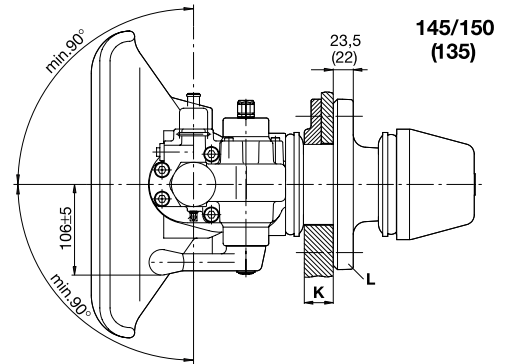

RO★400 - 40 mm

- D** Standardkupplung
- GB** Standard hitch
- F** Crochet standard
- I** Gancio di traino standard
- E** Enganche estándar

a = 40 mm
DIN 74054
94/20/CE

| | a (mm) | b (mm) | c (mm) | d (mm) | e (mm) | f (mm) |
|-----|--------|--------|--------|--------|--------|--------|
| 135 | 120,0 | 55,0 | 155,0 | 90,0 | 15,0 | 74,0 |
| 145 | 140,0 | 80,0 | 180,0 | 120,0 | 17,0 | 84,0 |
| 150 | 160,0 | 100,0 | 200,0 | 140,0 | 21,0 | 94,0 |

| | K (mm) | K (mm) |
|-----|--------|---------|
| 135 | 11-32 | max. 32 |
| 145 | 11-35 | max. 35 |
| 150 | 11-35 | max. 35 |

Technische Daten • Technical data • Données technique • Dati tecnici • Datos técnicos

| | | | T | | | | | e1 | | |
|-------------|-----|-----------|--------|---------|--------|--------|------|---------|---|--|
| | A B | (mm) | R | C | S (kg) | V (kN) | (kg) | | | |
| | | | D (kN) | Dc (kN) | | | | | | |
| RO400A3600C | 135 | 120 x 55 | 70 | 70,0 | 700 | 24,0 | 30,0 | 00-0352 | | |
| RO400A3600C | 135 | 120 x 55 | 70 | 70,0 | 500 | 26,4 | 30,0 | 00-0352 | | |
| RO400B3600C | 135 | 120 x 55 | 70 | 70,0 | 700 | 24,0 | 30,0 | 00-0352 | | |
| RO400B3600C | 135 | 120 x 55 | 70 | 70,0 | 500 | 26,4 | 30,0 | 00-0352 | | |
| RO400A4600C | 145 | 140 x 80 | 100 | 91,5 | 1000 | 31,2 | 34,0 | 00-0351 | | |
| RO400B4600C | 145 | 140 x 80 | 100 | 91,5 | 1000 | 31,2 | 34,0 | 00-0351 | | |
| RO400A5100C | 150 | 160 x 100 | 130 | 90,0 | 1000 | 35,0 | 35,0 | 00-0350 | | |
| RO400B5100C | 150 | 160 x 100 | 130 | 90,0 | 1000 | 35,0 | 35,0 | 00-0350 | | |
| RO400A5120C | 150 | 160 x 100 | 130 | 90,0 | 1000 | 35,0 | 35,0 | 00-0350 | x | |