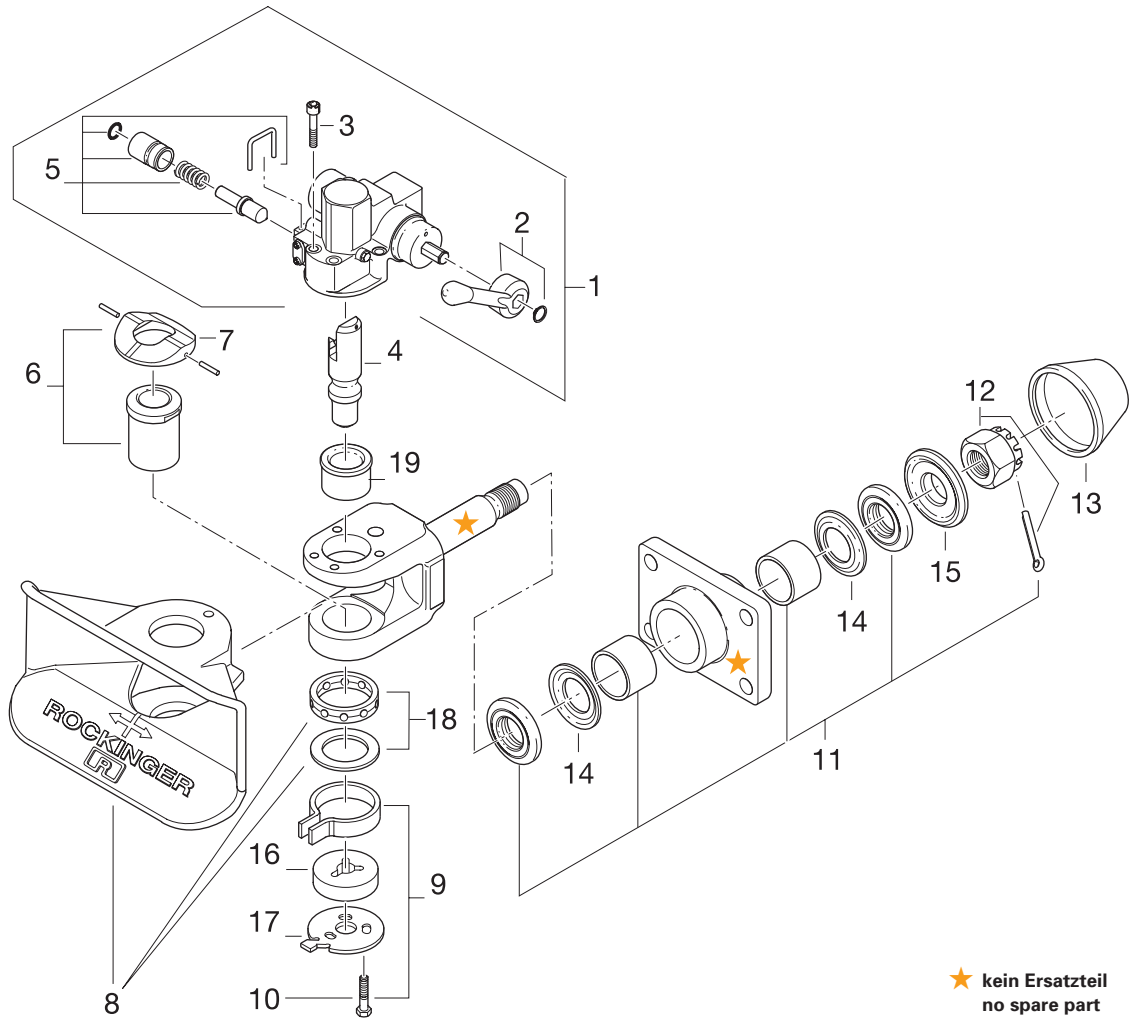

RO★400 - 40 mm

- D** Standardkupplung
- GB** Standard hitch
- F** Crochet standard
- I** Gancio di traino standard
- E** Enganche estándar

a = 40 mm
DIN 74054
94/20/CE

| | a (mm) | b (mm) | c (mm) | d (mm) | e (mm) | f (mm) |
|-----|--------|--------|--------|--------|--------|--------|
| 135 | 120,0 | 55,0 | 155,0 | 90,0 | 15,0 | 74,0 |
| 145 | 140,0 | 80,0 | 180,0 | 120,0 | 17,0 | 84,0 |
| 150 | 160,0 | 100,0 | 200,0 | 140,0 | 21,0 | 94,0 |

| | K (mm) | K (mm) |
|-----|--------|---------|
| 135 | 11-32 | max. 32 |
| 145 | 11-35 | max. 35 |
| 150 | 11-35 | max. 35 |

Technische Daten • Technical data • Données technique • Dati tecnici • Datos técnicos

| | | | T | | | | | e1 | | |
|-------------|-----|-----------|--------|---------|--------|--------|------|---------|---|--|
| | A B | (mm) | R | C | S (kg) | V (kN) | (kg) | | | |
| | | | D (kN) | Dc (kN) | | | | | | |
| RO400A3600C | 135 | 120 x 55 | 70 | 70,0 | 700 | 24,0 | 30,0 | 00-0352 | | |
| RO400A3600C | 135 | 120 x 55 | 70 | 70,0 | 500 | 26,4 | 30,0 | 00-0352 | | |
| RO400B3600C | 135 | 120 x 55 | 70 | 70,0 | 700 | 24,0 | 30,0 | 00-0352 | | |
| RO400B3600C | 135 | 120 x 55 | 70 | 70,0 | 500 | 26,4 | 30,0 | 00-0352 | | |
| RO400A4600C | 145 | 140 x 80 | 100 | 91,5 | 1000 | 31,2 | 34,0 | 00-0351 | | |
| RO400B4600C | 145 | 140 x 80 | 100 | 91,5 | 1000 | 31,2 | 34,0 | 00-0351 | | |
| RO400A5100C | 150 | 160 x 100 | 130 | 90,0 | 1000 | 35,0 | 35,0 | 00-0350 | | |
| RO400B5100C | 150 | 160 x 100 | 130 | 90,0 | 1000 | 35,0 | 35,0 | 00-0350 | | |
| RO400A5120C | 150 | 160 x 100 | 130 | 90,0 | 1000 | 35,0 | 35,0 | 00-0350 | x | |