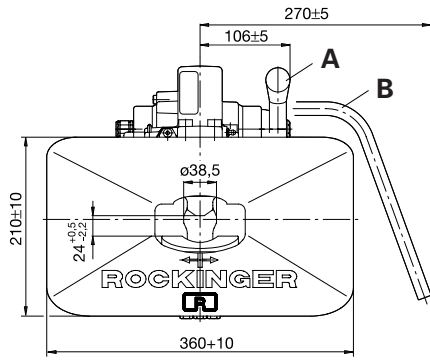

RO★400 - 40 mm

- D** Standardkupplung
- GB** Standard hitch
- F** Crochet standard
- I** Gancio di traino standard
- E** Enganche estándar

a = 40 mm
DIN 74054
94/20/CE

| | a (mm) | b (mm) | c (mm) | d (mm) | e (mm) | f (mm) |
|-----|--------|--------|--------|--------|--------|--------|
| 135 | 120,0 | 55,0 | 155,0 | 90,0 | 15,0 | 74,0 |
| 145 | 140,0 | 80,0 | 180,0 | 120,0 | 17,0 | 84,0 |
| 150 | 160,0 | 100,0 | 200,0 | 140,0 | 21,0 | 94,0 |

| | K (mm) | K (mm) |
|-----|--------|---------|
| 135 | 11-32 | max. 32 |
| 145 | 11-35 | max. 35 |
| 150 | 11-35 | max. 35 |

Technische Daten • Technical data • Données technique • Dati tecnici • Datos técnicos

| | | | T | | | | | e1 | | |
|-------------|-----|-----------|--------|---------|--------|--------|------|---------|---|--|
| | A B | (mm) | R | C | S (kg) | V (kN) | (kg) | | | |
| | | | D (kN) | Dc (kN) | | | | | | |
| RO400A3600C | 135 | 120 x 55 | 70 | 70,0 | 700 | 24,0 | 30,0 | 00-0352 | | |
| RO400A3600C | 135 | 120 x 55 | 70 | 70,0 | 500 | 26,4 | 30,0 | 00-0352 | | |
| RO400B3600C | 135 | 120 x 55 | 70 | 70,0 | 700 | 24,0 | 30,0 | 00-0352 | | |
| RO400B3600C | 135 | 120 x 55 | 70 | 70,0 | 500 | 26,4 | 30,0 | 00-0352 | | |
| RO400A4600C | 145 | 140 x 80 | 100 | 91,5 | 1000 | 31,2 | 34,0 | 00-0351 | | |
| RO400B4600C | 145 | 140 x 80 | 100 | 91,5 | 1000 | 31,2 | 34,0 | 00-0351 | | |
| RO400A5100C | 150 | 160 x 100 | 130 | 90,0 | 1000 | 35,0 | 35,0 | 00-0350 | | |
| RO400B5100C | 150 | 160 x 100 | 130 | 90,0 | 1000 | 35,0 | 35,0 | 00-0350 | | |
| RO400A5120C | 150 | 160 x 100 | 130 | 90,0 | 1000 | 35,0 | 35,0 | 00-0350 | x | |